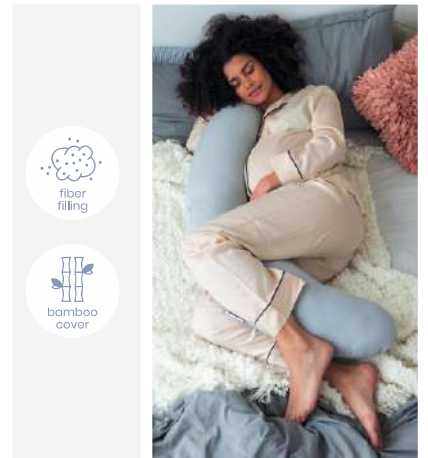

- Buddy I
- Buddy II
- Buddy III
- Buddy IV
- Buddy V
- [Voltar ao Menu Doomoo](#)