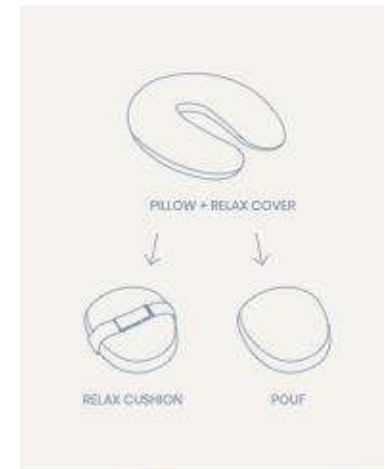

Tetra Almond
537001027

- Seat & Grow
- Easy Dream
- Dream – Manta Algodão
- Mom n Play
- Cover Relax
- Lovely
- Snoogy – Anti Cólicas
- You & Me
- Cocoon
- Dry n Play
- Supreme Sleep Plus + Capa
- Posicionadores
- Rest Easy Small & Large
- Acessórios de Banho
- Voltar ao Menu Doomoo

5BR10 – Teddy Milk

5BR11 – Teddy Biscuit

5BR12 – Terry - Verde

5BR13 – Terry - Rosa

5BR14 – Terry - Almond

- Seat & Grow
- Easy Dream
- Dream – Manta Algodão
- Mom n Play
- Cover Relax
- Lovely
- Snoogy – Anti Cólicas
- You & Me
- Cocoon
- Dry n Play
- Supreme Sleep Plus + Capa
- Posicionadores
- Rest Easy Small & Large
- Acessórios de Banho
- Voltar ao Menu Doomoo

534001002 – Mini Leaves Green

534001001 –Sweety Cream

534001003 – Flower Pink

- Seat & Grow
- Easy Dream
- Dream – Manta Algodão
- Mom n Play
- Cover Relax
- Lovely
- Snoogy – Anti Cólicas
- You & Me
- Cocoon
- Dry n Play
- Supreme Sleep Plus + Capa
- Posicionadores
- Rest Easy Small & Large
- Acessórios de Banho
- Voltar ao Menu Doomoo