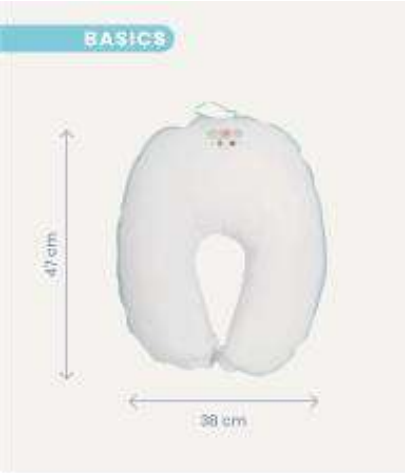

Comfy Bath
999980