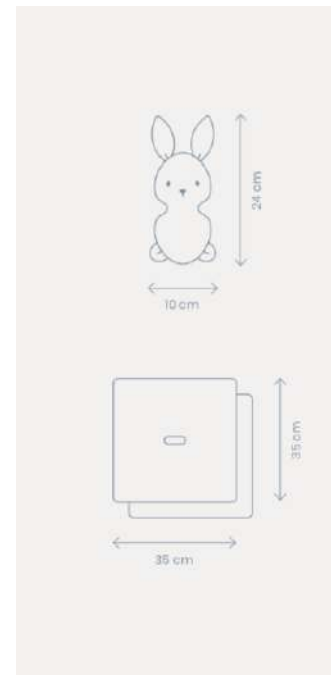

- Seat & Grow
- Easy Dream
- Dream – Manta Algodão
- Mom n Play
- Cover Relax
- Lovely
- Snoogy – Anti Cólicas
- **You & Me**
- Cocoon
- Dry n Play
- Supreme Sleep Plus + Capa
- Posicionadores
- Rest Easy Small & Large
- Acessórios de Banho
- Voltar ao Menu Doomoo

5YM01 – You & Me - Verde

5YM02 – You & Me - Pink

5YM03 – You & Me - Almond