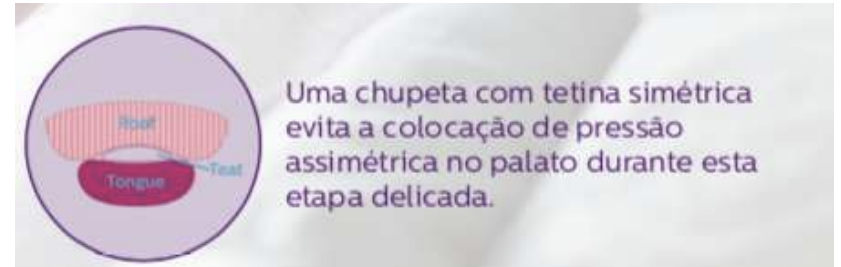

PHILIPS
AVENT