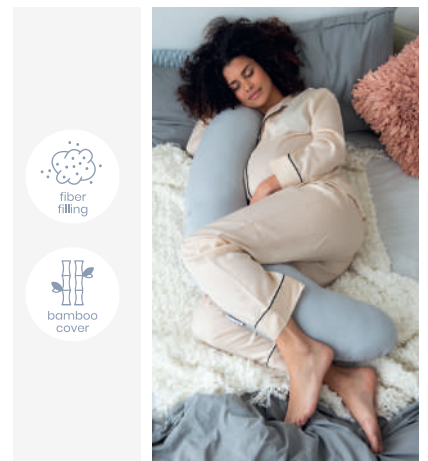

- A Silver Lining
- Dear Mother Earth
- Head In The Clouds
- In The Garden
- Voltar ao Menu Doomoo