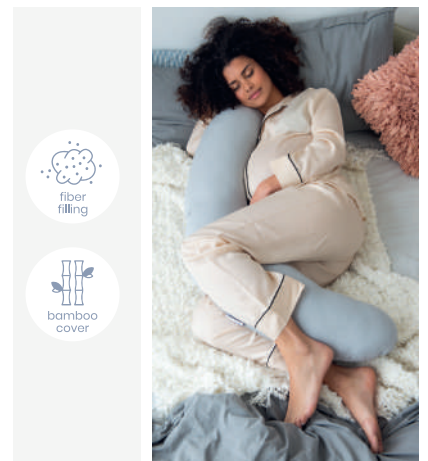

**5B34 – Flower Yellow**

**5B35 – Flower Pink**

- A Silver Lining
- Dear Mother Earth
- Head In The Clouds
- In The Garden
- Voltar ao Menu Doomoo

**5S01 – Classic Grey**

**5S05 – Bear Family**

**5S12 – Chine Anthracite**