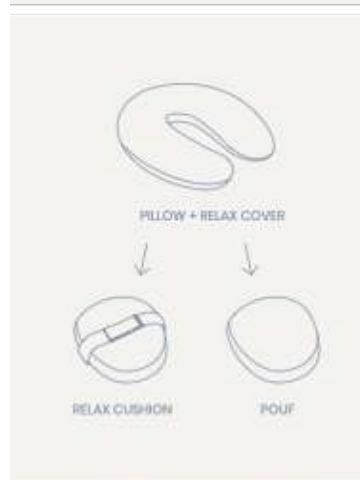

Supreme Sleep Plus + Capa

Posicionadores

Rest Easy Small & Large

Absoplus

Muda Fraldas - Cosy Care

Acessórios de Banho

Mom On The Go

Voltar ao Menu Inicial

**5BR10 – Teddy Milk**

**5BR11 – Teddy Biscuit**

**5BR12 – Terry - Verde**

**5BR13 – Terry - Rosa**

**5BR14 – Terry - Almond**

**doomoo®**

Seat & Grow

Buddy - Almofadas