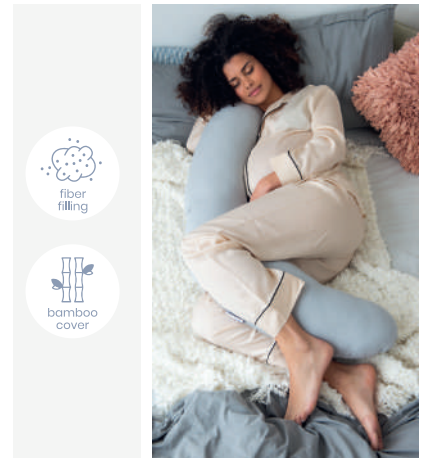

- A Silver Lining
- Dear Mother Earth
- Head In The Clouds
- In The Garden
- Voltar ao Menu Doomoo