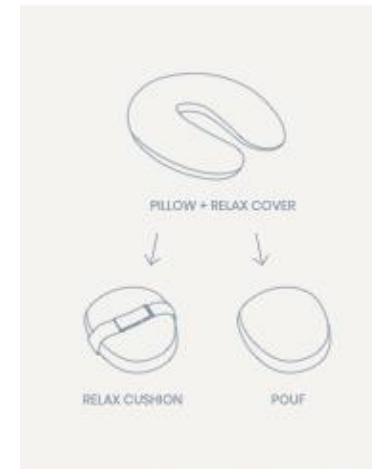

**5BR10 – Teddy Milk**

**5BR11 – Teddy Biscuit**

**5BR12 – Terry - Verde**

**5BR13 – Terry - Rosa**

**5BR14 – Terry - Almond**

- Seat'n Swing
- Buddy - Almofadas
- Softy - Almofadas
- Easy Dream
- Dream – Manta Algodão
- Dream – Manta Algodão
- Mom n Play
- Cover Relax
- Snoogy – Anti Cólicas
- You & Me
- Cocoon
- Dry n Play
- Supreme Sleep Plus + Capa
- Posicionadores
- Rest Easy Small & Large
- Absoplus
- Muda Fraldas - Cosy Care
- Acessórios de Banho
- Mom On The Go
- Voltar ao Menu Inicial