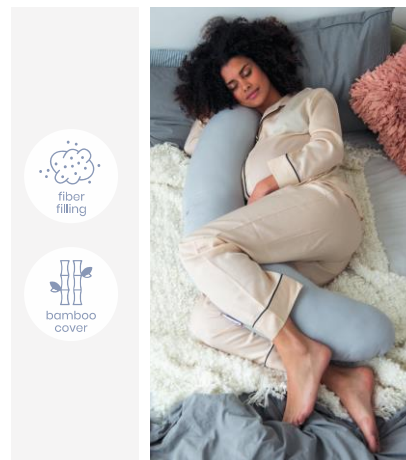

- A Silver Lining
- Dear Mother Earth
- Head In The Clouds
- In The Garden
- Voltar ao Menu Doomoo