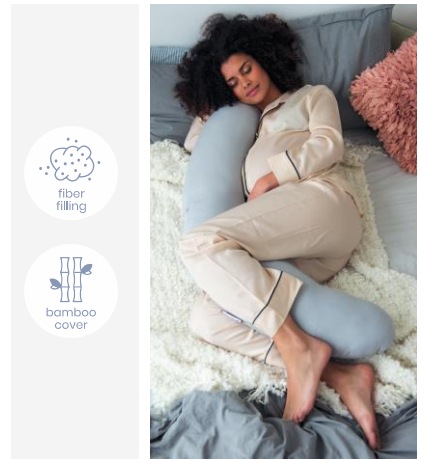

- A Silver Lining
- Dear Mother Earth
- Head In The Clouds
- In The Garden
- Voltar ao Menu Doomoo

5B31 – Leaves Aqua Green

5B33 – Buddy - Tetra Verde Jersey

5B34 – Flower Yellow

5B35 – Flower Pink

**5S01 – Classic Grey**