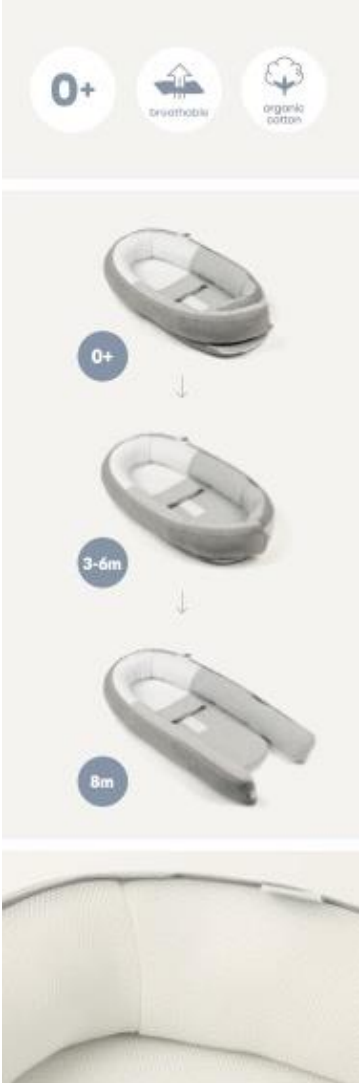

- A Silver Lining
- Dear Mother Earth
- Head In The Clouds
- In The Garden
- Voltar ao Menu Doomoo

5CO08 – Leaves Aqua Green

5CO13 – Tetra Verde Jersey

5CO018 – Flower Yellow

CP 01  
Cocoon Pad

- Seat'n Swing
- Buddy - Almofadas
- Softy - Almofadas
- Easy Dream
- Dream – Manta Algodão
- Dream – Manta Algodão
- Mom n Play
- Cover Relax
- Snoogy – Anti Cólicas
- You & Me
- Cocoon
- Dry n Play
- Supreme Sleep Plus + Capa
- Posicionadores
- Rest Easy Small & Large
- Absoplus
- Muda Fraldas - Cosy Care
- Acessórios de Banho
- Mom On The Go
- Voltar ao Menu Inicial

DP01

DP02

DP03

DP04

- Seat'n Swing
- Buddy - Almofadas
- Softy - Almofadas
- Easy Dream
- Dream – Manta Algodão
- Dream – Manta Algodão
- Mom n Play
- Buddy Relax
- Snoogy – Anti Cólicas
- Cocoon
- Dry n Play
- Supreme Sleep Plus + Capa
- Posicionadores
- Rest Easy Small & Large
- Absoplus
- Muda Fraldas - Cosy Care
- Acessórios de Banho
- Mom On The Go
- Voltar ao Menu Inicial

**BASICS**

- 0+
- adjustable
- breathable
- crib
- triangle

memory foam

33 cm

60 cm

- organic cotton
- washing machine icon

**Supreme Sleep Plus**  
999976

**Capa Supreme Sleep Plus**  
540082002