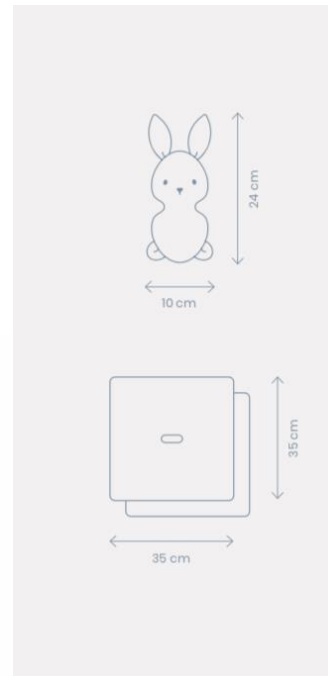

- Seat'n Swing
- Buddy - Almofadas
- Softy - Almofadas
- Easy Dream
- Dream – Manta Algodão
- Dream – Manta Algodão
- Mom n Play
- Cover Relax
- Snoogy – Anti Cólicas
- You & Me
- Cocoon
- Dry n Play
- Supreme Sleep Plus + Capa
- Posicionadores
- Rest Easy Small & Large
- Absoplus
- Muda Fraldas - Cosy Care
- Acessórios de Banho
- Mom On The Go
- Voltar ao Menu Inicial

5YM01 – You & Me - Verde

5YM02 – You & Me - Pink

5YM03 – You & Me - Almond