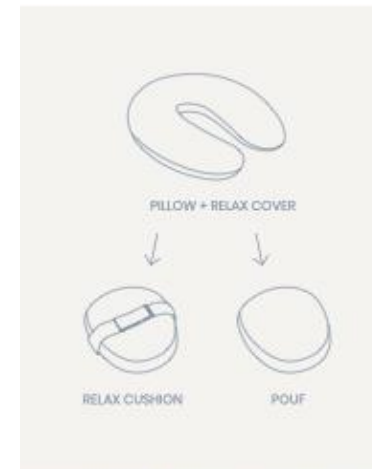

5BR10 – Teddy Milk

5BR11 – Teddy Biscuit

5BR12 – Terry - Verde

5BR13 – Terry - Rosa

5BR14 – Terry - Almond

- Seat'n Swing
- Buddy - Almofadas
- Softy - Almofadas
- Easy Dream
- Dream – Manta Algodão
- Dream – Manta Algodão
- Mom n Play
- Cover Relax
- Snoogy – Anti Cólicas
- You & Me
- Cocoon
- Dry n Play
- Supreme Sleep Plus + Capa
- Posicionadores
- Rest Easy Small & Large
- Absoplus
- Muda Fraldas - Cosy Care
- Acessórios de Banho
- Mom On The Go
- Voltar ao Menu Inicial