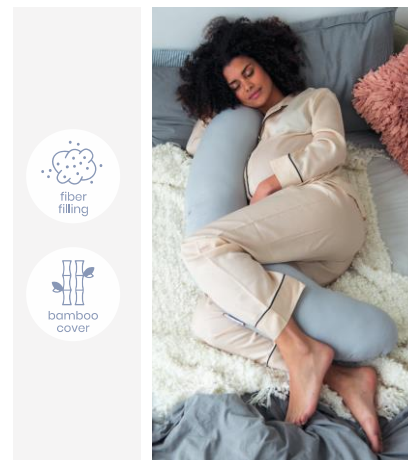

5B05 – Bear Family

5B06 – Silver Dots

5B12 – Chine Anthracite

- A Silver Lining
- Dear Mother Earth
- Head In The Clouds
- In The Garden
- Voltar ao Menu Doomoo