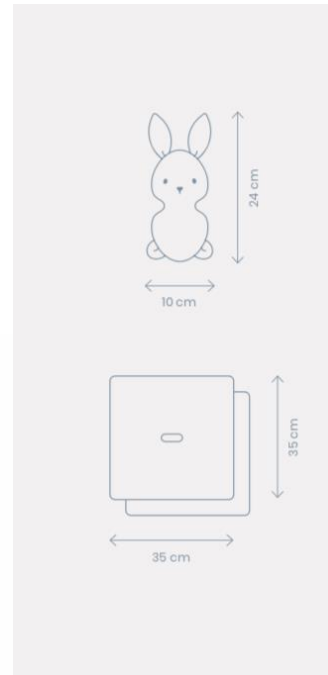

- Seat'n Swing
- Buddy - Almofadas
- Softy - Almofadas
- Easy Dream
- Dream – Manta Algodão
- Dream – Manta Algodão
- Mom n Play
- Cover Relax
- Snoogy – Anti Cólicas
- You & Me
- Cocoon
- Dry n Play
- Supreme Sleep Plus + Capa
- Posicionadores
- Rest Easy Small & Large
- Absoplus
- Muda Fraldas - Cosy Care
- Acessórios de Banho
- Mom On The Go
- Voltar ao Menu Inicial

5YM01 – You & Me - Verde

5YM02 – You & Me - Pink

5YM03 – You & Me - Almond