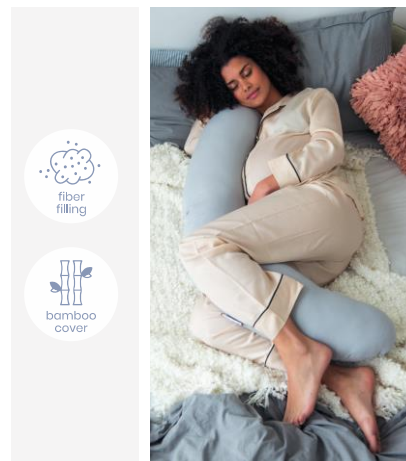

- A Silver Lining
- Chase The Rainbow
- Dear Mother Earth
- Head In The Clouds
- In The Garden
- Voltar ao Menu Doomoo

B91 – Brushes Yellow

B92 – Ruby Stripes

B93 – Happy Colors