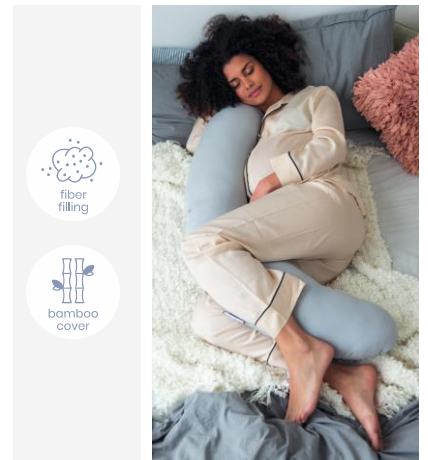

- A Silver Lining
- Chase The Rainbow
- Dear Mother Earth
- Head In The Clouds
- In The Garden
- Voltar ao Menu Doomoo

B25 – Spring Pink

B27 – Cherries Green