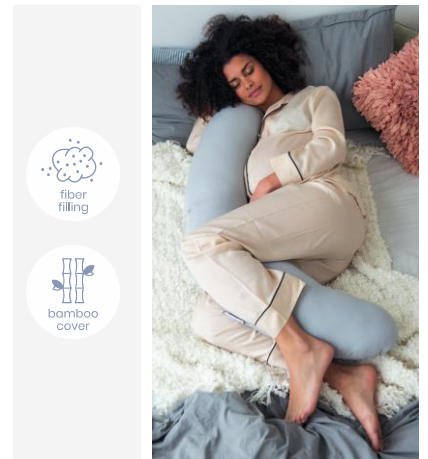

- A Silver Lining
- Chase The Rainbow
- Dear Mother Earth
- Head In The Clouds
- In The Garden
- Voltar ao Menu Doomoo

B60 – Claudy Kaki

B61 – Misty Pink

B62 – Blue Grey Moon

B63 – Tetra Jersey Blue