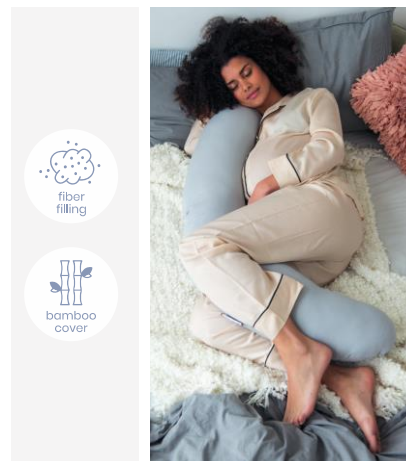

- A Silver Lining
- Chase The Rainbow
- Dear Mother Earth
- Head In The Clouds
- In The Garden
- Voltar ao Menu Doomoo