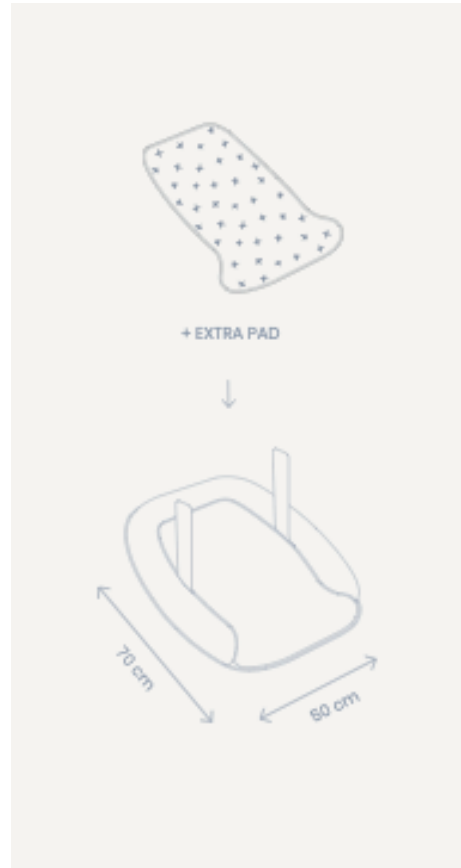

Voltar ao Menu Inicial

**Absoplus**  
**999987**

Seat'n Swing

Buddy - Almofadas

Softy - Almofadas

Easy Dream

Dream – Manta Algodão

Dream – Manta Algodão

Mom n Play

Cover Relax

Snoogy – Anti Cólicas

Cocoon

Dry n Play

Supreme Sleep Plus + Capa

Posicionadores

Rest Easy Small & Large

Absoplus

Muda Fraldas - Cosy Care

Acessórios de Banho

Mom On The Go

Voltar ao Menu Inicial

**Cosy Care  
5CC03**

- Seat'n Swing
- Buddy - Almofadas
- Softy - Almofadas
- Easy Dream
- Dream – Manta Algodão
- Dream – Manta Algodão
- Mom n Play
- Cover Relax
- Snoogy – Anti Cólicas
- Cocoon
- Dry n Play
- Supreme Sleep Plus + Capa
- Posicionadores
- Rest Easy Small & Large
- Absoplus
- Muda Fraldas - Cosy Care
- Acessórios de Banho
- Mom On The Go
- Voltar ao Menu Inicial